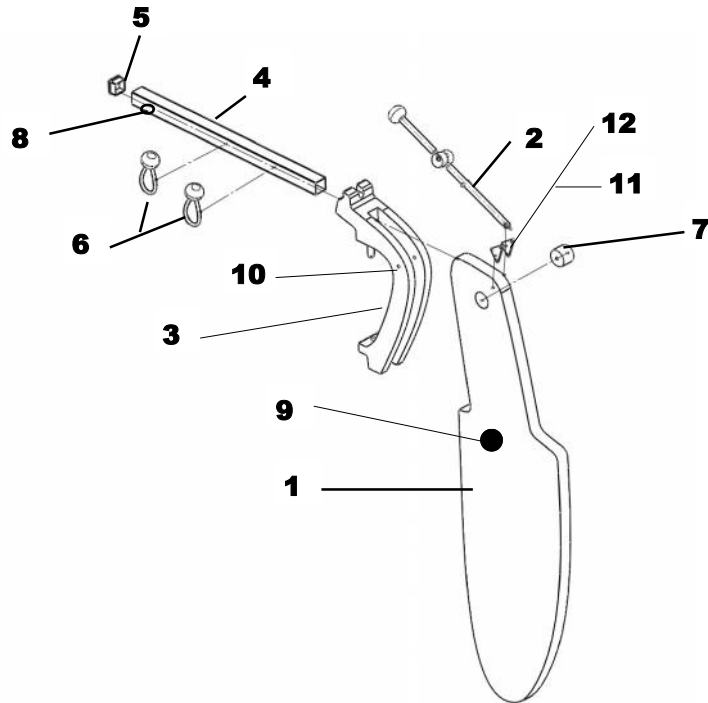

Rudder Assembly

	Description	Part No
1	Rudder Blade	TC115/16
2	Rudder Lever Assembly	TC121
3	Rudder Stock	TC009
4	Tiller	TC130
5	Insert	TC126
6	Rudder Retention Strap	TC144 & TC061 (assy)
7	Spacer	TC151
8	Saddle Connector	TC018
9	Black Disk Sticker	TC272
10	Rudder Fixings	H6 x 1 H8 x 1 H15 x 1
11	Link Plates	TC294/14, TC295/14
12	Link Plate Fixings	TC296 x3 Screw TC297 x3 Nut