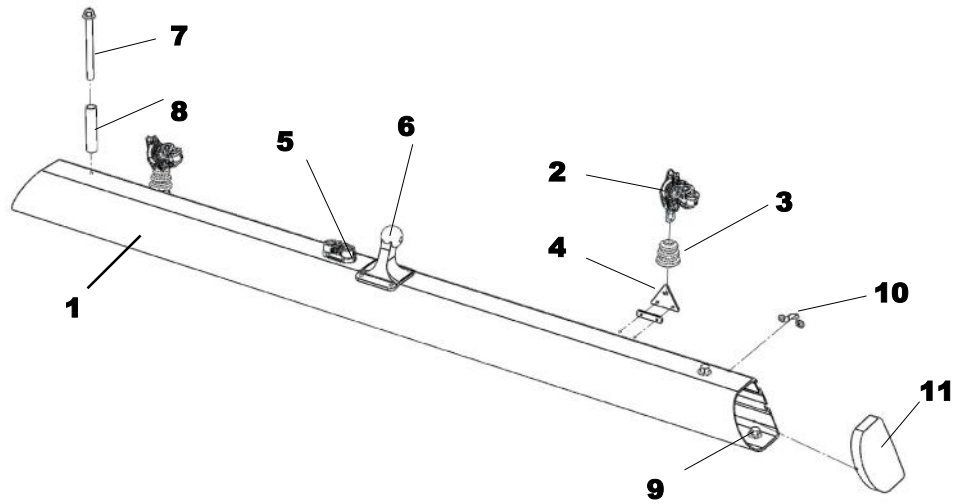

Front Beam

	Description	Part Number
1	Front Cross beam *	TC302/16A
2	Jib Cleat	TC191
3	Rubber Up stand	TC108
4	Fairlead Adjuster	TC173/1
5	Gennaker Halyard Cleat	C11
6	Mast Ball	TC165+SC
7	Long Bolt 140mm (post 2013)	TC340
8	Compression Tube	TC162
9	Short Bolt 60mm (post 2013)	TC174
10	Deck Eye	C10
11	End Cap Set - Front & Rear Beam	TC204
	Up to 2013	
7	Long Bolt 180mm (pre 2013)	TC293
9	Short Bolt 90mm (pre 2013)	TC273
*	Can only be ordered as a pair (front & rear cross beams)