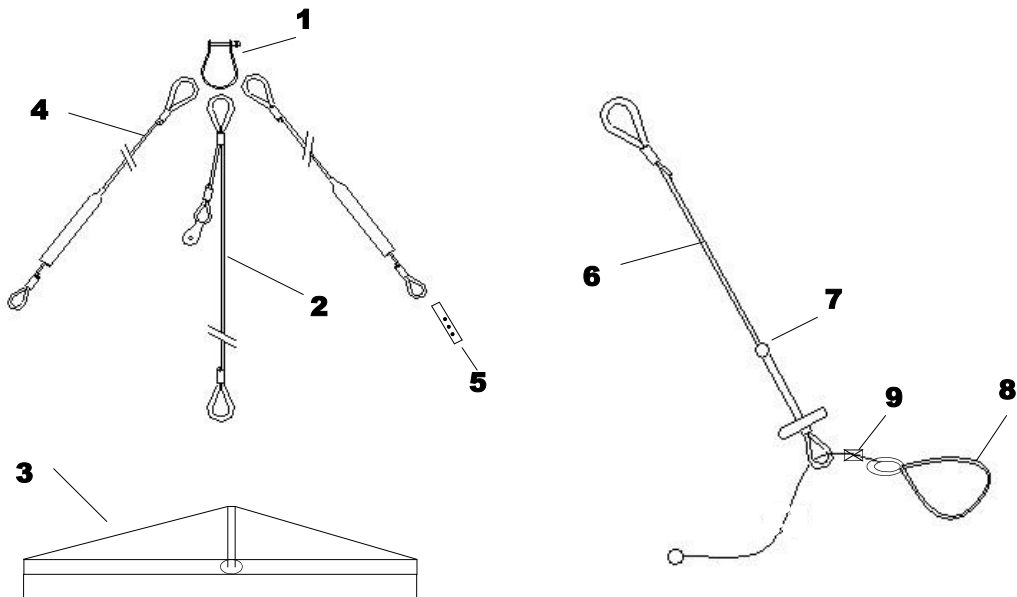

Wires for boats manufactured post March 2013

	Description	Part No
1	Bow Shackle	TC196
2	Forestay	TC274/16
3	Striker Bar with wires	TC010
4	Shrouds	TC269/16
5	Shroud Adjuster	TC025
6	Trapeze Wire	TC038/16
7	Rope stopper	K13
8	Trapeze Hook	TC208
9	Clam Cleat	TC209

Part No	Description
TC100/16	Mast—Unrigged
TC038/16	Trapeze Kit
TC057	Top Furler
TC058	Bottom Furler