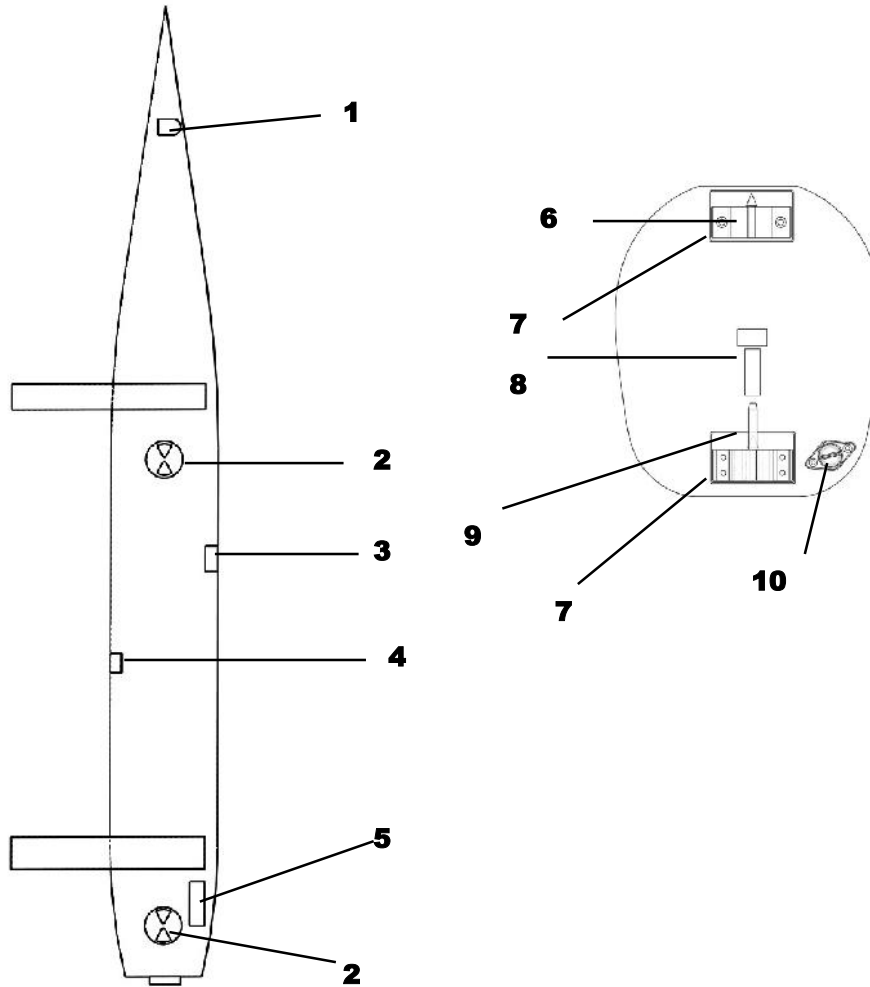

Hull

	Description	Part Number
1	Bow Deck Eye	TC122
2	Hatch	TW011
3	Shroud Plate	TC037
4	Trampoline Deck Eye	TM006
5	Footstrap/ Handle	P624
6	Gudgeon	TC116
7	Packer	TM035
8	Retaining Clip	C066
9	Pintle	TC193/16
10	Drain Plug	B10/1