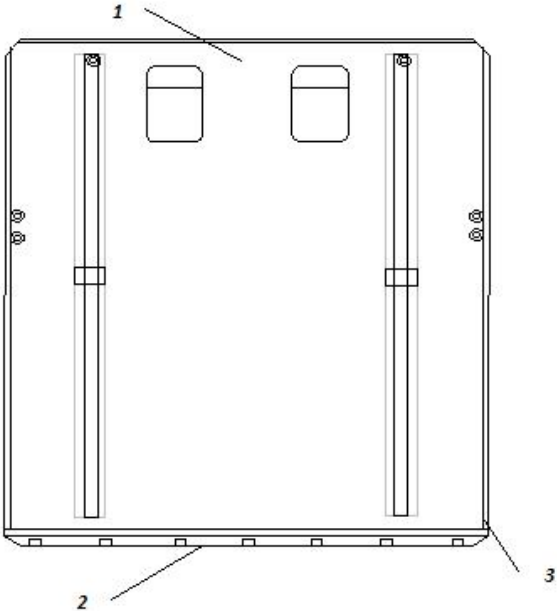

Trampoline

	Description	Part No
1	Trampoline	TC002/16
2	Glass Rod	TC184
3	Side Tension Rope c/w pulley	TC206