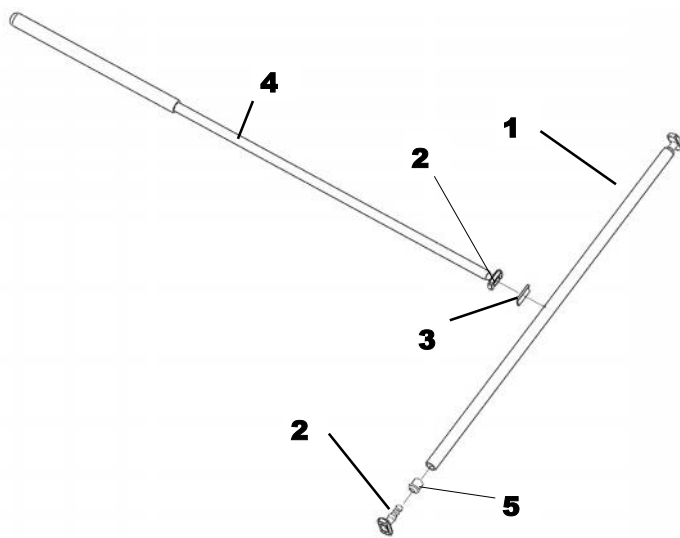

# Trampoline

	<b>Description</b>	<b>Part No</b>
1	Trampoline	TC002/16
2	Glass Rod	TC184
3	Side Tension Rope c/w pulley	TC206

# Front Beam

	Description	Part Number
1	Front Cross beam *	TC302/16A
2	Jib Cleat	TC191
3	Rubber Up stand	TC108
4	Fairlead Adjuster	TC173/1
5	Gennaker Halyard Cleat	C11
6	Mast Ball	TC165+SC
7	Long Bolt 140mm (post 2013)	TC340
8	Compression Tube	TC162
9	Short Bolt 60mm (post 2013)	TC174
10	Deck Eye	C10
11	End Cap Set - Front & Rear Beam	TC204
	<b>Up to 2013</b>	
7	Long Bolt 180mm (pre 2013)	TC293
9	Short Bolt 90mm (pre 2013)	TC273
*	Can only be ordered as a pair (front & rear cross beams)	

## Rudder Connector & Tiller

	<b>Description</b>	<b>Part No</b>
1	Connector Bar inc fittings	TC305/16a
2	Universal Connecting Joint	TC031
3	Saddle Connector for TC031	TC018
4	Tiller Extension	TC036
5	Adaptor (pair)	TC154