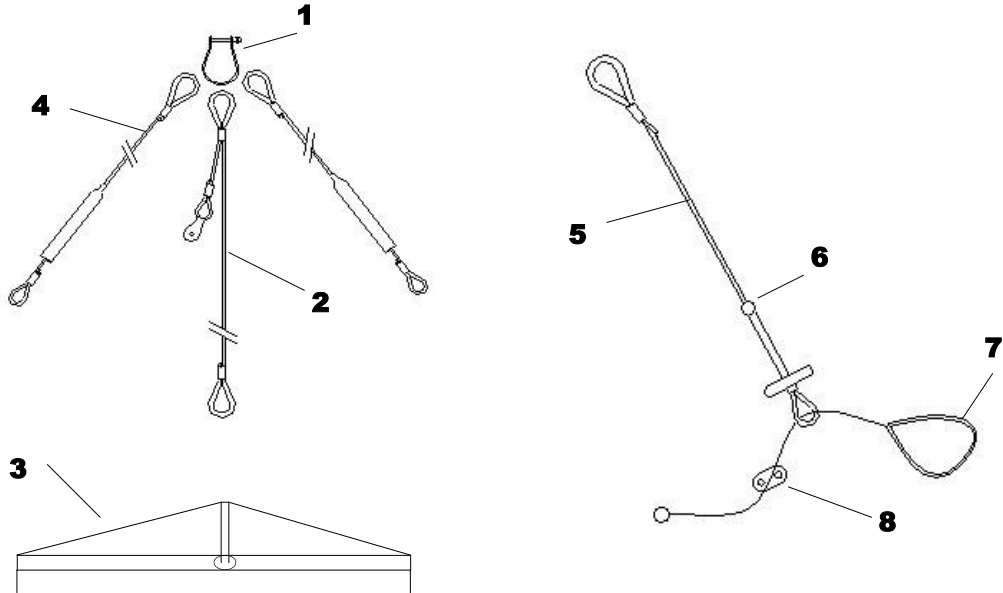

Wires for boats manufactured up to March 2013

	Description	Part No
1	Bow Shackle	TC196
2	Forestay	TC274/16
3	Stricker Bar with Wires	
4	Shrouds	TC269/16
5	Trapeze Wire	TC038/16
6	Rope stopper	K13
7	Black Plastic Trapeze Handle	TC011
8	Rope Lock	TC001/1

Part No	Description	Price (inc VAT)
TC280/16	Furler Kit	
TC153	Top Fuler	
TC152	Bottom Furler